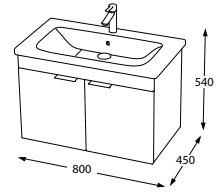

Violin Matt Grey

BANYO DOLABI / BATHROOM CABINET
KOD / CODE : B-01.080.299.111

Violin Matt White

BANYO DOLABI / BATHROOM CABINET
KOD / CODE : B-01.080.299.110

Violin Lette

BANYO DOLABI / BATHROOM CABINET
KOD / CODE : B-01.080.299.112

Violin Matt Grey

BANYO DOLABI / BATHROOM CABINET
KOD / CODE : B-01.065.299.111

Violin Matt White

BANYO DOLABI / BATHROOM CABINET
KOD / CODE : B-01.065.299.110

Violin Lette

BANYO DOLABI / BATHROOM CABINET
KOD / CODE : B-01.065.299.112

Violin Matt Grey

BOY DOLABI / WALL UNIT
KOD / CODE : B-01.BOY R.299.111

Violin Matt White

BOY DOLABI / WALL UNIT
KOD / CODE : B-01.BOY R.299.110

Violin Lette

BOY DOLABI / WALL UNIT
KOD / CODE : B-01.BOY R.299.112