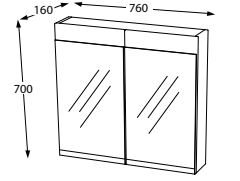

Violin Matt Grey

BANYO DOLABI / BATHROOM CABINET
KOD / CODE : B-01.080.299.111

Violin Matt White

BANYO DOLABI / BATHROOM CABINET
KOD / CODE : B-01.080.299.110

Violin Lette

BANYO DOLABI / BATHROOM CABINET
KOD / CODE : B-01.080.299.112

Violin Matt Grey

BANYO DOLABI / BATHROOM CABINET
KOD / CODE : B-01.065.299.111

Violin Matt White

BANYO DOLABI / BATHROOM CABINET
KOD / CODE : B-01.065.299.110

Violin Lette

BANYO DOLABI / BATHROOM CABINET
KOD / CODE : B-01.065.299.112

Violin Matt Grey

BOY DOLABI / WALL UNIT
KOD / CODE : B-01.BOY R.299.111

Violin Matt White

BOY DOLABI / WALL UNIT
KOD / CODE : B-01.BOY R.299.110

Violin Lette

BOY DOLABI / WALL UNIT
KOD / CODE : B-01.BOY R.299.112