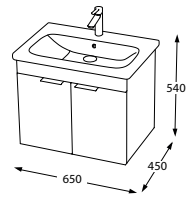

Violin Matt Grey

BANYO DOLABI / BATHROOM CABINET
KOD / CODE : B-01.080.299.111

Violin Matt White

BANYO DOLABI / BATHROOM CABINET
KOD / CODE : B-01.080.299.110

Violin Lette

BANYO DOLABI / BATHROOM CABINET
KOD / CODE : B-01.080.299.112

Violin Matt Grey

BANYO DOLABI / BATHROOM CABINET
KOD / CODE : B-01.065.299.111

Violin Matt White

BANYO DOLABI / BATHROOM CABINET
KOD / CODE : B-01.065.299.110

Violin Lette

BANYO DOLABI / BATHROOM CABINET
KOD / CODE : B-01.065.299.112

Violin Matt Grey

BOY DOLABI / WALL UNIT
KOD / CODE : B-01.BOY R.299.111

Violin Matt White

BOY DOLABI / WALL UNIT
KOD / CODE : B-01.BOY R.299.110

Violin Lette

BOY DOLABI / WALL UNIT
KOD / CODE : B-01.BOY R.299.112