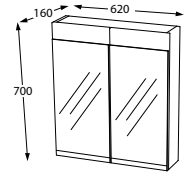

Violin Matt Grey

BANYO DOLABI / BATHROOM CABINET
KOD / CODE : B-01.080.299.111

Violin Matt White

BANYO DOLABI / BATHROOM CABINET
KOD / CODE : B-01.080.299.110

Violin Lette

BANYO DOLABI / BATHROOM CABINET
KOD / CODE : B-01.080.299.112

Violin Matt Grey

BANYO DOLABI / BATHROOM CABINET
KOD / CODE : B-01.065.299.111

Violin Matt White

BANYO DOLABI / BATHROOM CABINET
KOD / CODE : B-01.065.299.110

Violin Lette

BANYO DOLABI / BATHROOM CABINET
KOD / CODE : B-01.065.299.112

Violin Matt Grey

BOY DOLABI / WALL UNIT
KOD / CODE : B-01.BOY R.299.111

Violin Matt White

BOY DOLABI / WALL UNIT
KOD / CODE : B-01.BOY R.299.110

Violin Lette

BOY DOLABI / WALL UNIT
KOD / CODE : B-01.BOY R.299.112