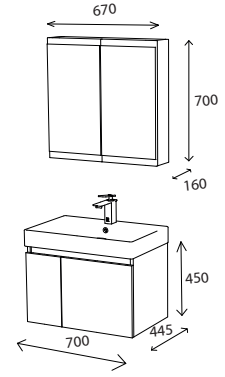

BAGNOLI

85 cm

ROSA
85-70

KURULUM ŐEMASI / MONTAGE INSTRUCTION

KULLANIM KILAVUZU / USER MANUAL

70 cm

85 cm

Violin
BANYO DOLABI / BATHROOM CABINET
KOD / CODE : B-10.085.110.299

Violin
BANYO DOLABI / BATHROOM CABINET
KOD / CODE : B-10.070.110.299

Violin
BANYO DOLABI / BATHROOM CABINET
KOD / CODE : B-10.BOY 50L.110.299

BAGNOLI

80 cm

PACE
80-65

KURULUM ŞEMASI / MONTAGE INSTRUCTION

KULLANIM KILAVUZU / USER MANUAL