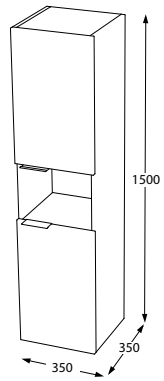

Violin Matt Grey

BANYO DOLABI / BATHROOM CABINET
KOD / CODE : B-01.080.299.111

Violin Matt White

BANYO DOLABI / BATHROOM CABINET
KOD / CODE : B-01.080.299.110

Violin Lette

BANYO DOLABI / BATHROOM CABINET
KOD / CODE : B-01.080.299.112

Violin Matt Grey

BANYO DOLABI / BATHROOM CABINET
KOD / CODE : B-01.065.299.111

Violin Matt White

BANYO DOLABI / BATHROOM CABINET
KOD / CODE : B-01.065.299.110

Violin Lette

BANYO DOLABI / BATHROOM CABINET
KOD / CODE : B-01.065.299.112

Violin Matt Grey

BOY DOLABI / WALL UNIT
KOD / CODE : B-01.BOY R.299.111

Violin Matt White

BOY DOLABI / WALL UNIT
KOD / CODE : B-01.BOY R.299.110

Violin Lette

BOY DOLABI / WALL UNIT
KOD / CODE : B-01.BOY R.299.112